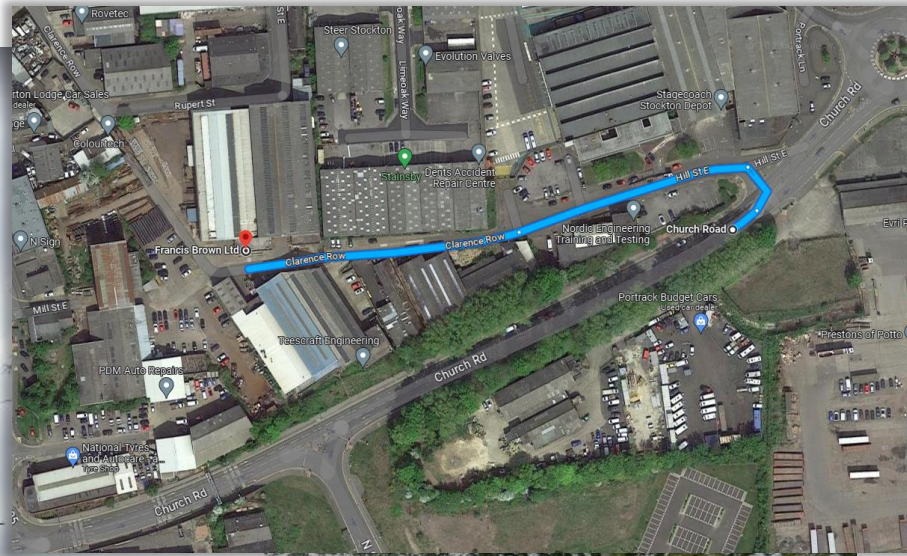

Francis Brown

Streetview Directions

Within half a mile of Francis Brown Ltd

WHAT3WORDS

For map directions, select one of the icons above

From Portrack Ln

Head South-West on Portrack Ln/A1046 towards Church Rd

Take 2nd exit on the roundabout

WHAT3WORDS

All Aerial View Images are Clickable & Interactive

Turn right onto Hill St East

WHAT3WORDS

From Stockton TC
Head east on
Church Rd/A1046
towards Portrack Ln

WHAT3WORDS

All Aerial View Images are Clickable & Interactive

Turn left onto Hill St East

WHAT3WORDS

Continue towards Clarence Row

All Aerial View Images are Clickable & Interactive

Continue onto Clarence Row

Partial restricted-usage road