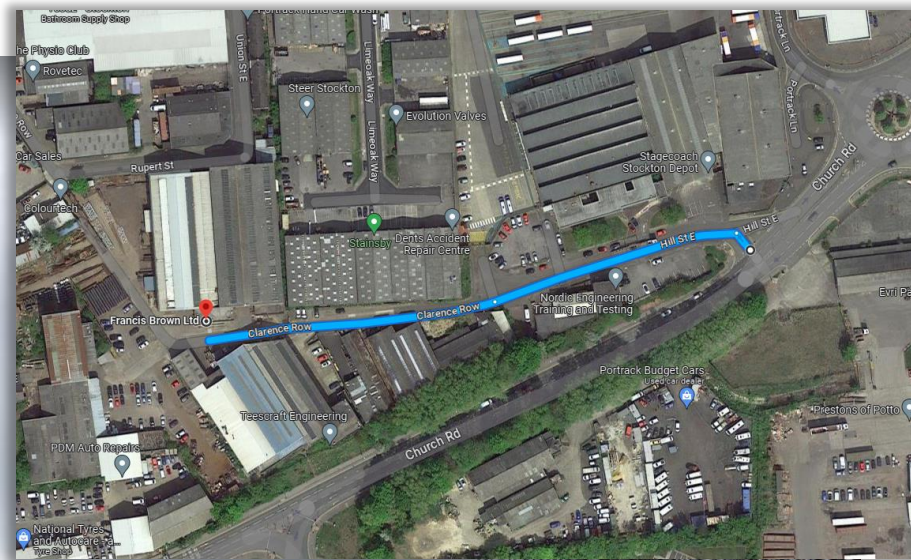

Francis Brown

Streetview Directions

Within half a mile of Francis Brown Ltd

WHAT3WORDS

For map directions, select one of the icons above

From Portrack Ln

Head South-West on Portrack Ln/A1046 towards Church Rd

Take 2nd exit on the roundabout

WHAT3WORDS

All Aerial View Images are Clickable & Interactive

Turn right onto Hill St East

WHAT3WORDS

From Stockton TC
Head east on
Church Rd/A1046
towards Portrack Ln

WHAT3WORDS

All Aerial View Images are Clickable & Interactive

Turn left onto Hill St East

WHAT3WORDS

Continue towards Clarence Row

All Aerial View Images are Clickable & Interactive

Continue onto Clarence Row

Partial restricted-usage road

You have arrived at Francis Brown Ltd

All Aerial View Images are Clickable & Interactive