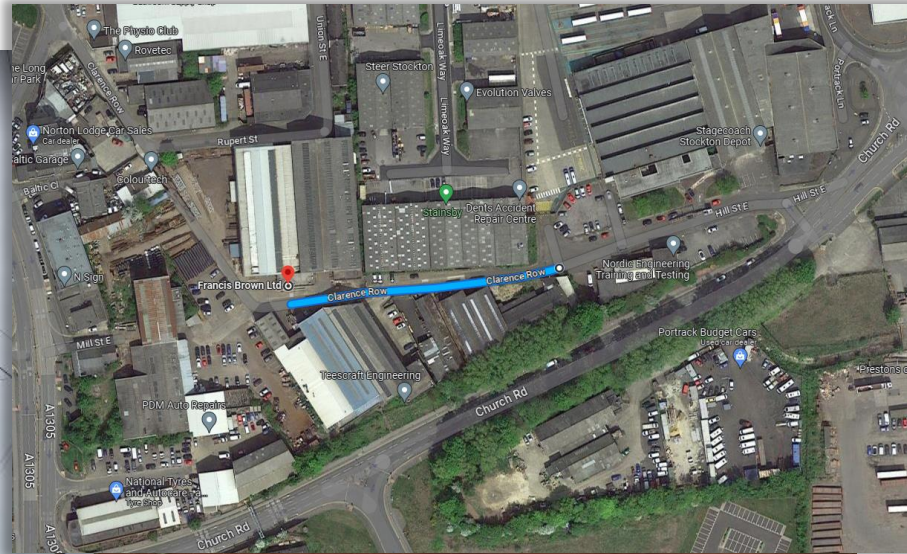

Francis Brown

Streetview Directions

Within half a mile of Francis Brown Ltd

WHAT3WORDS

For map directions, select one of the icons above

From Portrack Ln

Head South-West on Portrack Ln/A1046 towards Church Rd

Take 2nd exit on the roundabout

WHAT3WORDS

All Aerial View Images are Clickable & Interactive

Turn right onto Hill St East

WHAT3WORDS

From Stockton TC
Head east on
Church Rd/A1046
towards Portrack Ln

WHAT3WORDS

All Aerial View Images are Clickable & Interactive

Turn left onto Hill St East

WHAT3WORDS

Continue towards Clarence Row

All Aerial View Images are Clickable & Interactive

Continue onto Clarence Row

Partial restricted-usage road