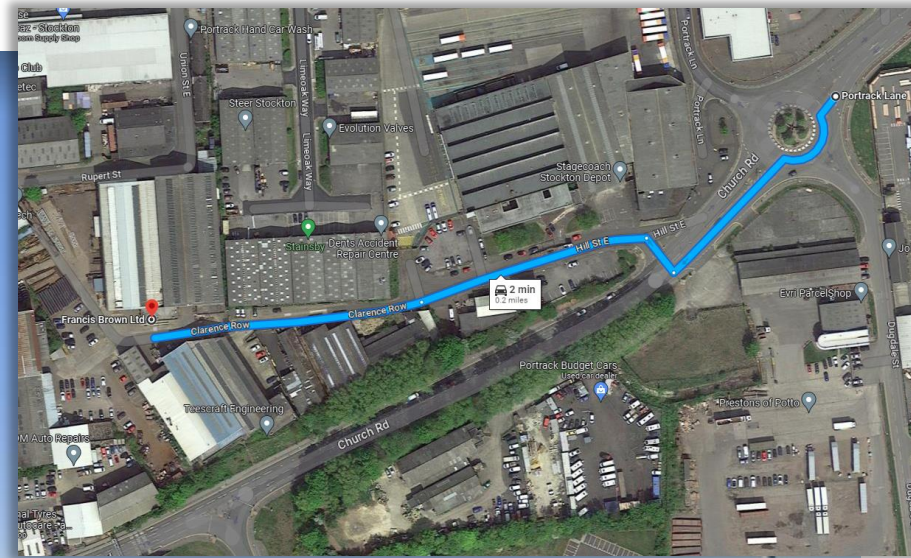

Francis Brown

Streetview Directions

Within half a mile of Francis Brown Ltd

WHAT3WORDS

For map directions, select one of the icons above

From Portrack Ln

Head South-West on Portrack Ln/A1046 towards Church Rd

Take 2nd exit on the roundabout

WHAT3WORDS

All Aerial View Images are Clickable & Interactive

Turn right onto Hill St East

WHAT3WORDS

From Stockton TC
Head east on
Church Rd/A1046
towards Portrack Ln

WHAT3WORDS

All Aerial View Images are Clickable & Interactive

Turn left onto Hill St East

WHAT3WORDS

Continue towards Clarence Row

All Aerial View Images are Clickable & Interactive

Continue onto Clarence Row

Partial restricted-usage road