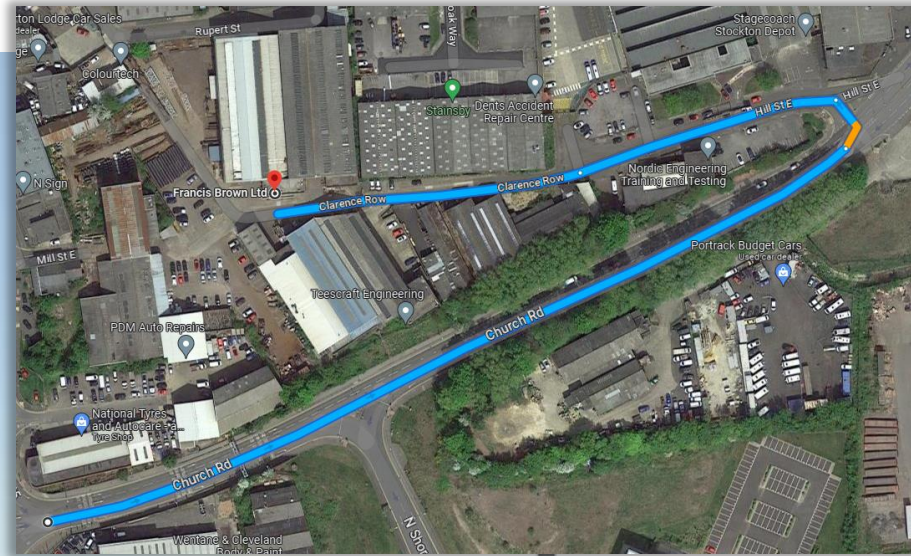

Francis Brown

Streetview Directions

Within half a mile of Francis Brown Ltd

WHAT3WORDS

For map directions, select one of the icons above

From Portrack Ln

Head South-West on Portrack Ln/A1046 towards Church Rd

Take 2nd exit on the roundabout

WHAT3WORDS

All Aerial View Images are Clickable & Interactive

Turn right onto Hill St East

WHAT3WORDS

From Stockton TC
Head east on
Church Rd/A1046
towards Portrack Ln

WHAT3WORDS

All Aerial View Images are Clickable & Interactive

Turn left onto Hill St East

WHAT3WORDS

Continue towards Clarence Row

All Aerial View Images are Clickable & Interactive

Continue onto Clarence Row

Partial restricted-usage road